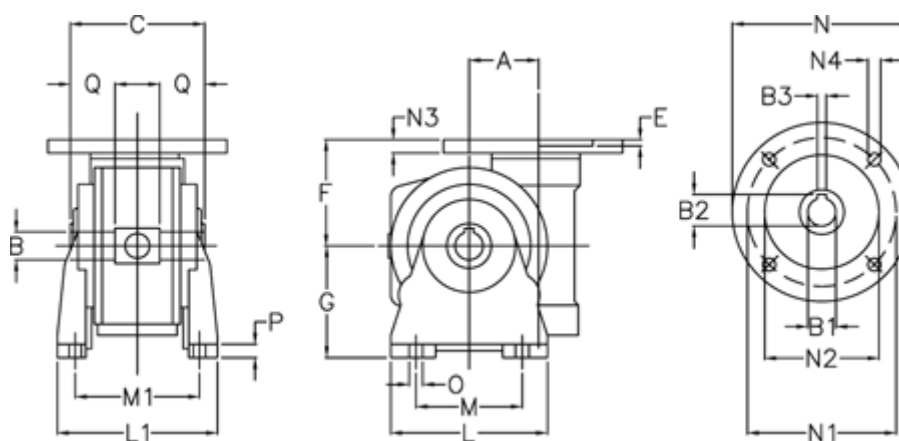

Data Sheet

Article number: 3902049007328
Description: Worm gear
VF 49-V-7-71B14

Measures

A	= 49.5	G	= 82	N3	= 10.5
B	= 25 H7	L	= 110	N4	= 6.5
B1 E7	= 14	L1	= 124	O	= 8.5
B2	= 16.3	M	= 63	P	= 12
B3 H9	= 5	M1	= 98.5	Q	= 22.5
C	= 82	N	= 105		
E	= 3	N1	= 85		
F	= 70	N2	= 70		